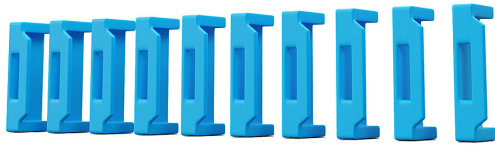

## HDMI Port Blocker - Pack of 10 - Blue LINDY (40321)

Referencia : 40321

HDMI Port Blocker - Pack of 10 - Blue LINDY (40321)

Fabricante : Lindy

HDMI Port Blockers (Without Key) - Pack of 10, Blue  
Protects HDMI ports against unauthorised access

- - Physically prevent access to a HDMI A Port
- - Quick and simple to use
- - Pack of 10 HDMI Blockers
- - Pack of 4 blockers and key are also available

The Lindy HDMI Port Blockers are useful little devices that can be used to physically prevent access to HDMI ports. With the HDMI Port Blocker Key, the user can quickly block any open device ports and easily prevent users from connecting cables, devices or inserting foreign objects without permission.

The semi-permanent HDMI Port Blocker is made up of a moulded plastic blocking cap that plugs securely into the HDMI port with a special insertion key. The blocker latches into the port just as a normal HDMI cable would and remains in place until removed using the insertion key. Designed to help protect against unauthorised access to IT or AV equipment, as well as preventing unintentional or malicious damage to ports. It can also act as a visual cue, showing inactive or disconnected ports, ideal for use in schools, office or other public sector environments.

To use, simply attach a blocker to the key and insert it into the HDMI port. Release the sliding mechanism on the key to leave the blocker in place. To remove, simply insert the key back into the blocker and pull away.