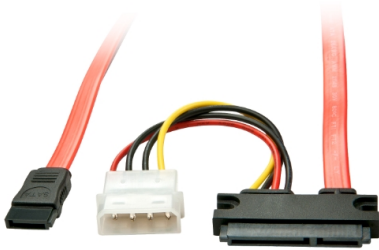

> Cabo SATA - Data + Power 0.3m LINDY (33364)

Cabo SATA - Data + Power 0.3m LINDY (33364)

Referencia : 33364

Cabo SATA - Data + Power 0.3m LINDY (33364)

Fabricante : Lindy

- Data and power cable
- SATA 7 Pin Male to SATA 7 Pin Male data cable, 30cm
- SATA 15 Pin Male to 5.25" Male power cable, 15cm