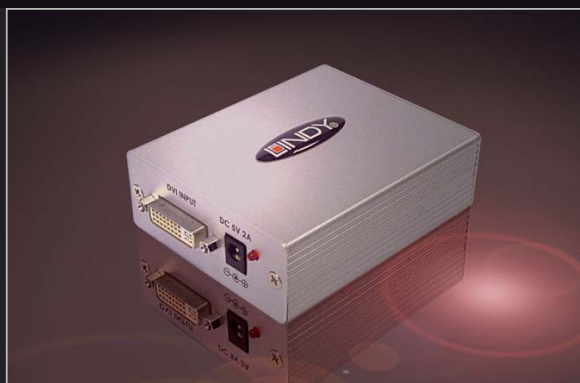

DVI-D to VGA & Component Converter

Converter DVI to VGA No.32562