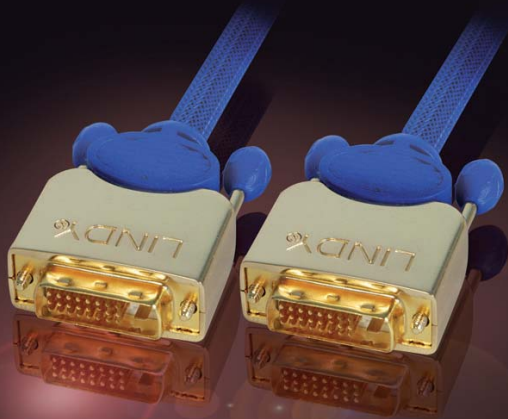

HDMI Switch / Scaler / Converter with Remote

This high performance device is designed to upscale digital and analog video source signals to an HDMI display output at resolutions of up to 1080p and WUXGA (1920 x 1200)

HDMI Switch/Scaler/Converter with Remote

No. 32 596

4 x 4/2 HDMI 1.3 Matrix Switch Professional

4 Port HDMI 1080p Matrix Switch which can output to 4 different monitors!

- HDMI 1.3b, 1.2-, High Speed HDMI CAT2 compatible
- Uses high quality Silicon Image Chipsets
- Supports HDTV resolution FullHD 1080p and higher
- Supports DVI-D up to 1920x1200
- Supports multi-channel digital audio, HDMI 1.2/1.3b compliant
- Input Ports: 4 x HDMI Female; Output Ports: 4 x HDMI Female
- Connection of DVI devices via DVI-HDMI adapter cable
- Supports cable runs of up to 40m (20m in, 20m out)

DVI-D to HDMI Adapter

DVI-D Female to HDMI Male Adapter Cable, 0.2m	No. 41227
HDMI Female to DVI-D Male Adapter	No. 41228

DVI to M1, DFP, P&D, EVC

DVI & USB to P&D (M1-DA, EVC) Adapter Cable	No. 41229
DVI Coupler - Premium, Female to Female	No. 41233

DVI-D Cable PREMIUM Gold Dual Link

DVI-D Dual Link

High quality, high resolution cable e.g. 2560x1600, up to 3840x2400 – Available in lengths up to 10m

DVI-D Male / Male Cable					
Length	0,5m	1m	2m	3m	5m
No.	37037	37038	37040	37041	37042