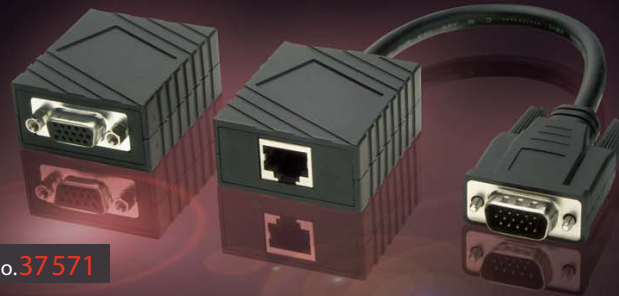

32539, 32537

Cat.5 VGA Extender & Splitter

Send VGA signals up to 300m!

- Resolutions are distance dependent, e.g. 1024x768 up to 300m, 1600x1200 up to 75m
- Adjustable gain and sharpness
- Transmitter & 8 port splitter unit with VGA pass through port for local monitor
- 8 port splitter. Receiver units to be ordered separately in the required quantity!